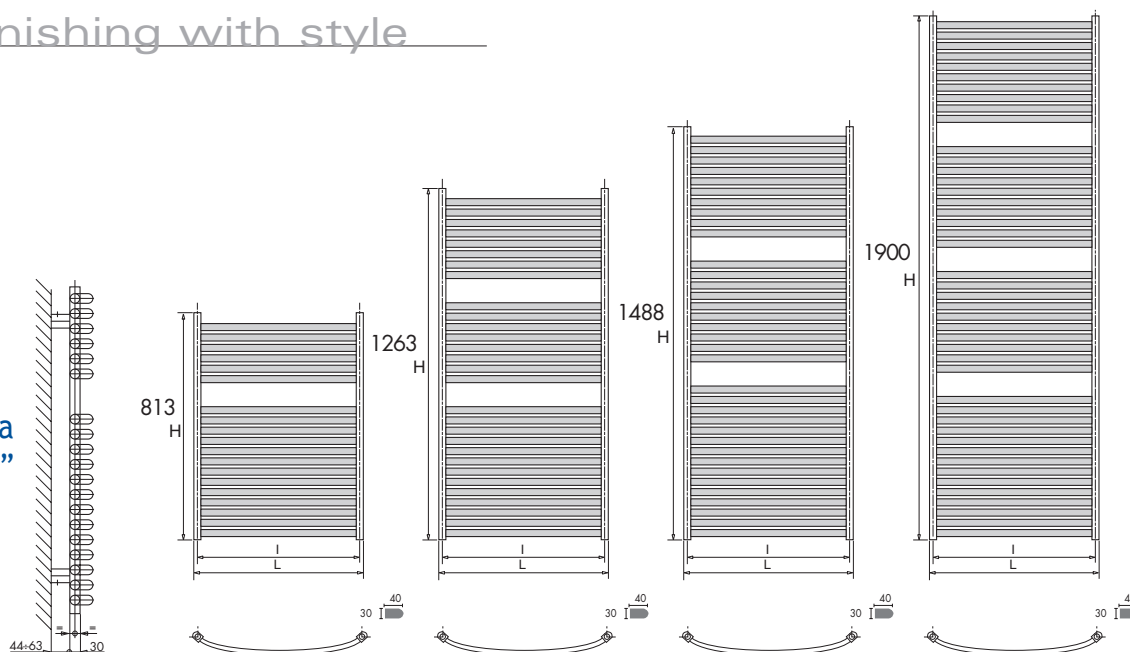

Dolce Vita

furnishing with style

Dolce vita
"parentesi"

Type	Height (H) mm	Length (L) mm	Center (I) mm	Number of Pipes	Heat Output EN 442 (W)*			Exponent "n"	Weight Kg	Water cont. (l)	Heating element (W)
					75/65/20°C	90/70/20°C	70/55/20°C				
0850	813	500	450	19	416	522	340	1,247	7,8	4,8	400
0860	813	600	550	19	499	627	407	1,249	9,1	5,5	700
1250	1263	500	450	29	669	838	547	1,233	12,2	7,2	700
1260	1263	600	550	29	789	987	646	1,227	14,2	8,4	1000
1275	1263	750	700	29	970	1211	796	1,217	17,1	10,1	1000
1450	1488	500	450	35	790	990	646	1,236	15,8	8,7	1000
1460	1488	600	550	35	949	1188	777	1,233	18,3	10,1	1000
1475	1488	750	700	35	1188	1486	973	1,229	22,0	12,1	1500
1950	1900	500	450	44	996	1248	814	1,239	18,4	11,1	1000
1960	1900	600	550	44	1165	1459	953	1,236	21,3	12,8	1500
1975	1900	750	700	44	1419	1776	1162	1,232	25,7	15,3	1500

*Heat outputs following EN 442 obtained by tests on the radiators with bottom inlet and outlet

TECHNICAL INFORMATION

- Material** pipe in quality steel; pillars' thickness 1,5 mm; tubular pipe's thickness 1,2 mm.
- Connecting plugs** 3x1/2"
- Working pressure** 10 bar
- Max operating temp.** 110 °C
- Varnish** anti-corrosive protection following cathodic electrocoating, hand-finished with epoxy powders coating - colour white De' Longhi.
- Packaging** total protection with cardboard and heavy duty shrunk polythene wrapping.
- Accessories** included in packing brackets and air vent.
- Accessories on request** heating element, towel hook, glass holder, soap holder, straight towel hanger, curved towel hanger, jointed towel hanger, shelf, large shelf straight, large shelf curved, roll holder and magnifying mirror.